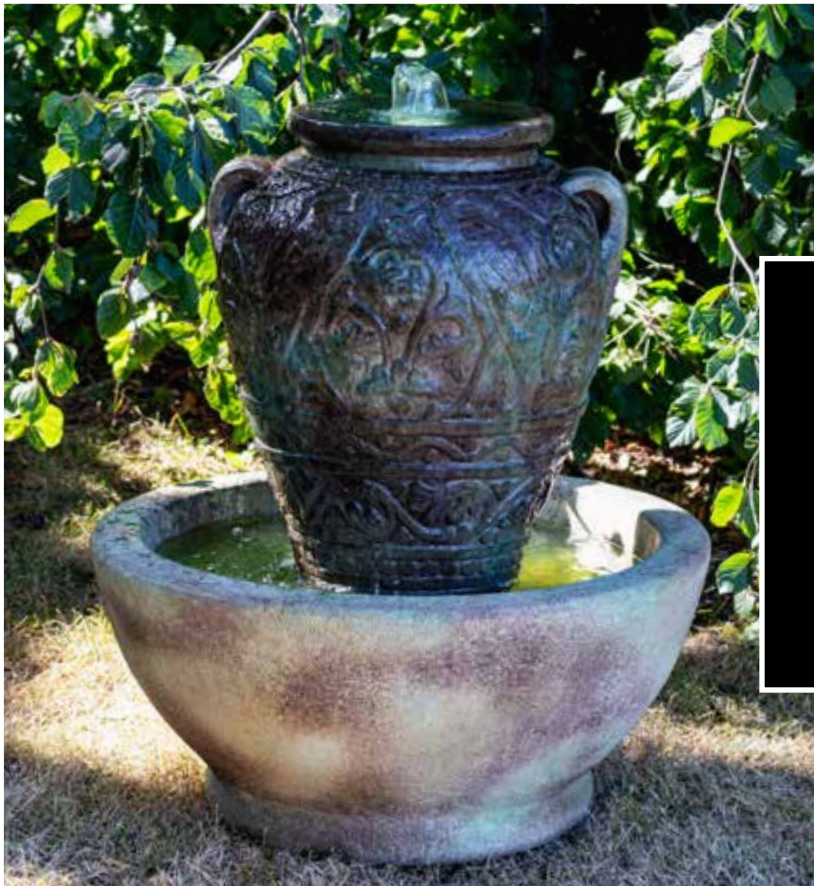

5512F2
Shimmering Urn Fountain, 2 pc.
33.5 in. H, 29.5 in. Diam.

- Shown in Relic Nebbia (RN)

- No. 5512 Shimmering Urn - 23 in. H, 19 in. Diam.
- No. 6512 Bali Basin - 14 in. H, 29.5 in. Diam.

Brilliant Underwater LED light kit included for shimmering night-time effect.