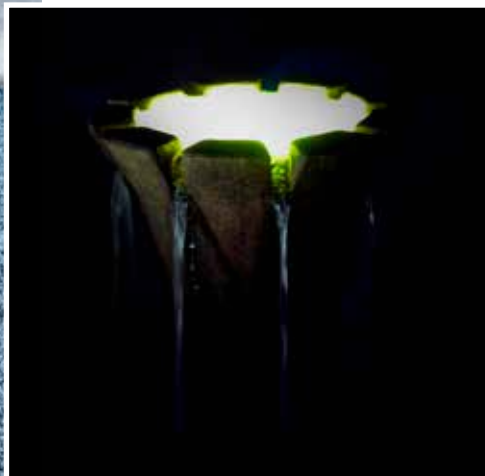

**4311F2
Castille Fountain, 2 pc.**

32 in. H, 29.5 in. Diam.

- Shown in Relic Lava (RL)

No. 4311 Castille Top - 21.5 in. H, 14 in. Diam.

No. 6512 Bali Basin - 14 in. H, 29.5 in. Diam.