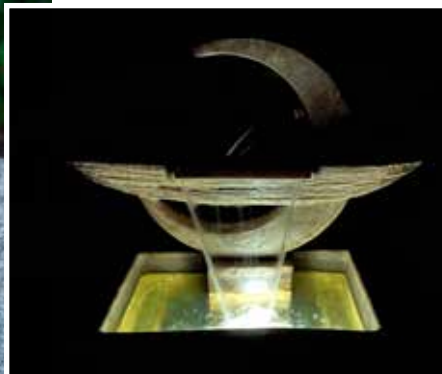

Brilliant Underwater LED light kit included for shimmering night-time effect.

4951F1

Cascading Pools Fountain, 1 pc.

40 in. H, 35.5 in. W, 40 in. F-B

- Shown in Relic Nebbia (RN)

Fountains

Our **Moon Dance Fountain** and **Paradiso Fountains** are unique designs appealing to either the more modern or more classical taste. Both are sure to bring many hours of enjoyment in your garden setting.

4021F2 Moon Dance Fountain, 2 pc.

38 in., 38.5 in. W, 17 in. F-B

- Shown in Relic Lava (RL)

No. 4021A Moon Dance Top - 36 in. H, 38.5 in. W., 8.5 in. F-B

No. 4021B Moon Dance Basin - 13 in. H, 28 in. W., 17 in. F-B