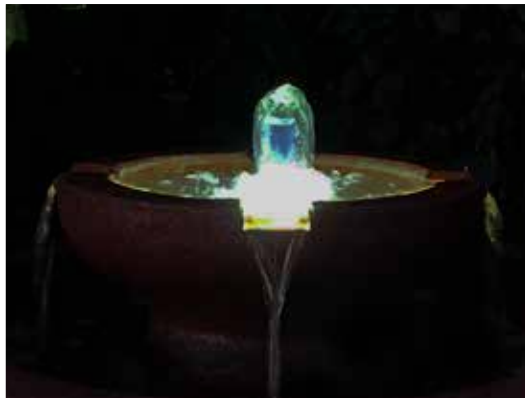

The **Avanti Fountain** and **Castille Fountains** will nestle in and makes your small spaces come alive with dancing water and bubbling sound. The former gives a more tranquil sound, while the latter provides a stronger rushing presence.