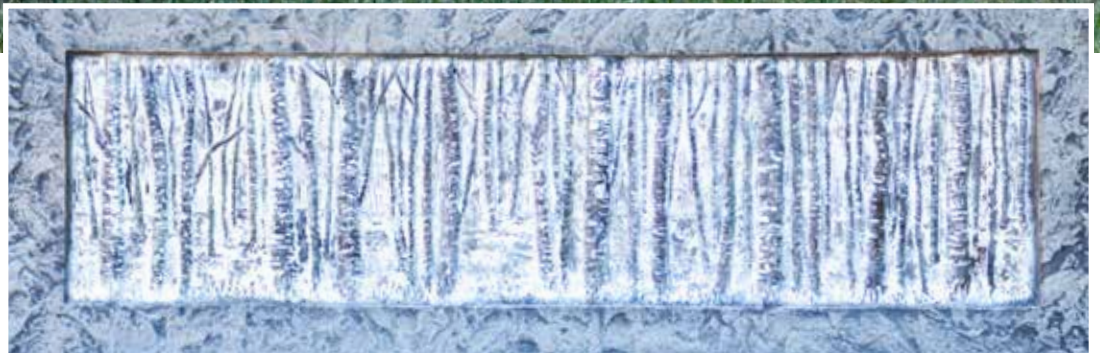

Outdoor Gatherings

Our **Grand Birch, Grand Oak and Grand Leaf Benches** are a perfect focal point and seating area for your landscape.